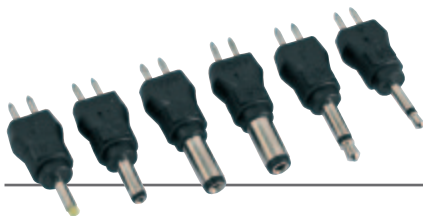

## 🇮🇹 DATI TECNICI

- » Tecnologia switching ad alta efficienza, CEC livello IV
- » Conforme EUP standard livello 2
- » Ingresso: C.A. 100-240V 50Hz
- » Uscita: C.C. 3/4,5/5/6/7,5/9/12V, 2250 mA max
- » Protezione contro cortocircuiti e sovracarichi
- » Indicatore led di accensione
- » Approvazione TUV
- » Adattatori: 7 mini jack per connessione universale
- » Dimensioni: 69x39x31 mm

## 🇬🇧 FEATURES

- » High efficiency switching technology, CEC level IV
- » Comply to EUP standard level 2
- » Input: C.A. 100-240V 50Hz
- » Output: C.C. 3/4,5/5/6/7,5/9/12V, 2250 mA max
- » Protection against short circuit and overload
- » Power-on led indicator
- » Checked TUV
- » Kit interchangeable adaptor: 7 mini Jack universal connection
- » Size: 69x39x31 mm