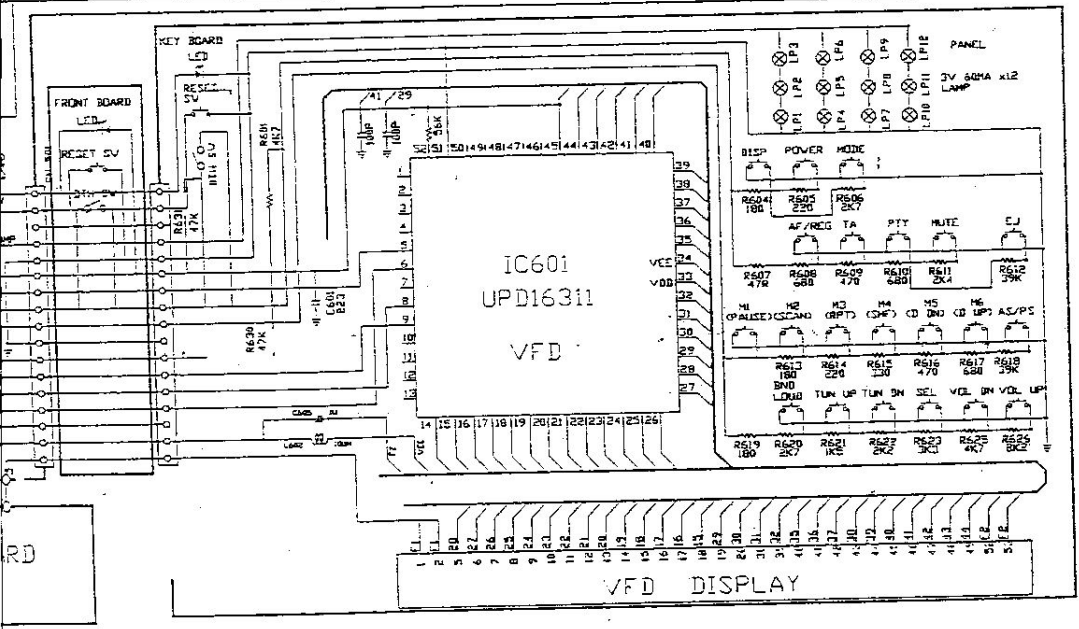

IC 501  
INSIDE (RS8802-003)  
OUTSIDE (RS8802-004)

VFD 80

TREVI CD 5892