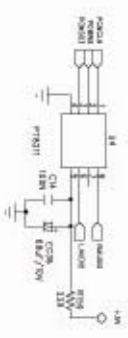

DESIGN:	MODEL: DT 3382 SC	TITLE: DECODER
CHECKED:	PART NO.:	DWG NO.:
APPRD:	SHEET:	VER:

SCHEMATIC	SCHEMATIC	SCHEMATIC	SCHEMATIC
1	1	1	1
1	1	1	1
1	1	1	1

DESIGN:	MODEL:	DT 3382 SC	TITLE:	OUTPUT
CHECKED:	PART NO.:		DWG NO.:	
APPRD:	SHEET:		VER:	

DESIGN:	MODEL: DT 3382 SC	TITLE: TUNER
CHECKED:	PART NO.:	DWG NO.:
APPRD:	SHEET:	VER: