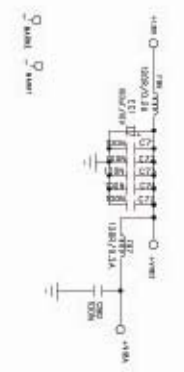

DESIGN:	MODEL: DT 3382 SC	TITLE: DECODER
CHECKED:	PART NO.:	DWG NO.:
APPRD:	SHEET:	VER:

SCHEMATIC	SCHEMATIC	SCHEMATIC	SCHEMATIC
1	1	1	1
1	1	1	1
1	1	1	1

DESIGN:	MODEL:	DT 3382 SC	TITLE:	OUTPUT
CHECKED:	PART NO.:		DWG NO.:	
APPRD:	SHEET:		VER:	

DESIGN:	MODEL: DT 3382 SC	TITLE: TUNER
CHECKED:	PART NO.:	DWG NO.:
APPRD:	SHEET:	VER: