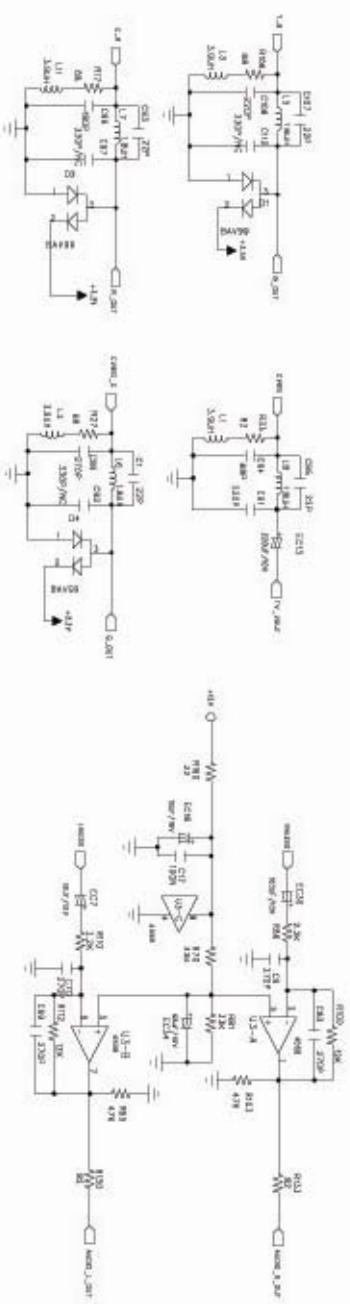

DESIGN:	MODEL: DT 3382 SC	TITLE: DECODER
CHECKED:	PART NO.:	DWG NO.:
APPRD:	SHEET:	VER:

SCHEMATIC	SCHEMATIC	SCHEMATIC	SCHEMATIC
1	1	1	1
1	1	1	1
1	1	1	1

DESIGN:	MODEL:	DT 3382 SC	TITLE:	OUTPUT
CHECKED:	PART NO.:		DWG NO.:	
APPRD:	SHEET:		VER:	

DESIGN:	MODEL: DT 3382 SC	TITLE: TUNER
CHECKED:	PART NO.:	DWG NO.:
APPRD:	SHEET:	VER: