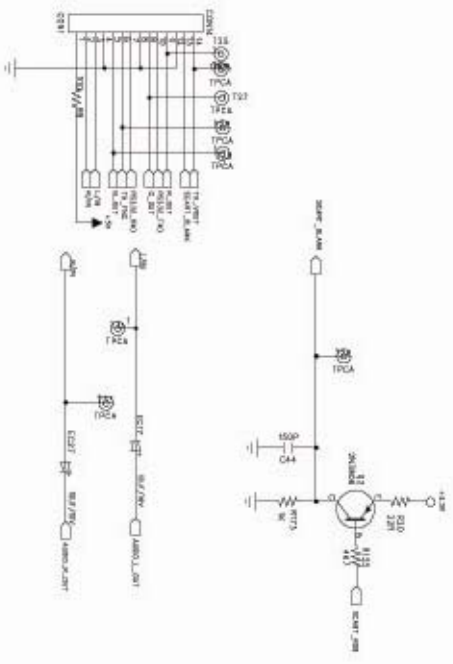

DESIGN:	MODEL: DT 3382 SC	TITLE: DECODER
CHECKED:	PART NO.:	DWG NO.:
APPRD:	SHEET:	VER:

SCHEMATIC	SCHEMATIC	SCHEMATIC	SCHEMATIC
1	1	1	1
1	1	1	1
1	1	1	1

DESIGN:	MODEL:	DT 3382 SC	TITLE:	OUTPUT
CHECKED:	PART NO.:		DWG NO.:	
APPRD:	SHEET:		VER:	

DESIGN:	MODEL: DT 3382 SC	TITLE: TUNER
CHECKED:	PART NO.:	DWG NO.:
APPRD:	SHEET:	VER: