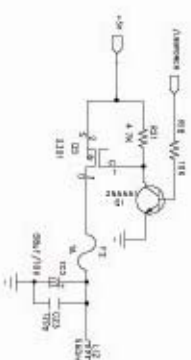

DESIGN:	MODEL: DT 3382 SC	TITLE: DECODER
CHECKED:	PART NO.:	DWG NO.:
APPRD:	SHEET:	VER:

SCHEMATIC	SCHEMATIC	SCHEMATIC	SCHEMATIC
1	1	1	1
1	1	1	1
1	1	1	1

DESIGN:	MODEL:	DT 3382 SC	TITLE:	OUTPUT
CHECKED:	PART NO.:		DWG NO.:	
APPRD:	SHEET:		VER:	

DESIGN:	MODEL: DT 3382 SC	TITLE: TUNER
CHECKED:	PART NO.:	DWG NO.:
APPRD:	SHEET:	VER: