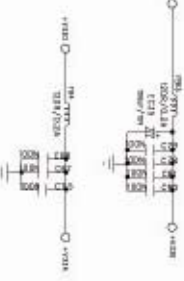

DESIGN:	MODEL: DT 3382 SC	TITLE: DECODER
CHECKED:	PART NO.:	DWG NO.:
APPRD:	SHEET:	VER:

SCHEMATIC	SCHEMATIC	SCHEMATIC	SCHEMATIC
1	1	1	1
1	1	1	1
1	1	1	1

DESIGN:	MODEL:	DT 3382 SC	TITLE:	OUTPUT
CHECKED:	PART NO.:		DWG NO.:	
APPRD:	SHEET:		VER:	

DESIGN:	MODEL: DT 3382 SC	TITLE: TUNER
CHECKED:	PART NO.:	DWG NO.:
APPRD:	SHEET:	VER: