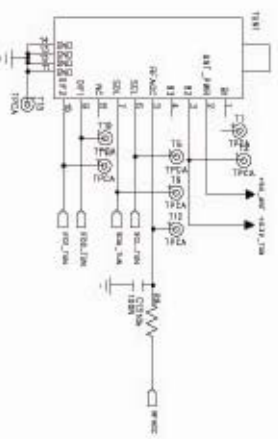

DESIGN:	MODEL: DT 3382 SC	TITLE: DECODER
CHECKED:	PART NO.:	DWG NO.:
APPRD:	SHEET:	VER:

SCHEMATIC	SCHEMATIC	SCHEMATIC	SCHEMATIC
1	1	1	1
1	1	1	1
1	1	1	1

DESIGN:	MODEL:	DT 3382 SC	TITLE:	OUTPUT
CHECKED:	PART NO.:		DWG NO.:	
APPRD:	SHEET:		VER:	

DESIGN:	MODEL: DT 3382 SC	TITLE: TUNER
CHECKED:	PART NO.:	DWG NO.:
APPRD:	SHEET:	VER: