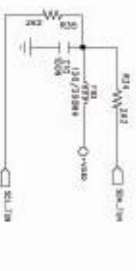

DESIGN:	MODEL: DT 3382 SC	TITLE: DECODER
CHECKED:	PART NO.:	DWG NO.:
APPRD:	SHEET:	VER:

SCHEMATIC	SCHEMATIC	SCHEMATIC	SCHEMATIC
1	1	1	1
1	1	1	1
1	1	1	1

DESIGN:	MODEL:	DT 3382 SC	TITLE:	OUTPUT
CHECKED:	PART NO.:		DWG NO.:	
APPRD:	SHEET:		VER:	

DESIGN:	MODEL: DT 3382 SC	TITLE: TUNER
CHECKED:	PART NO.:	DWG NO.:
APPRD:	SHEET:	VER: