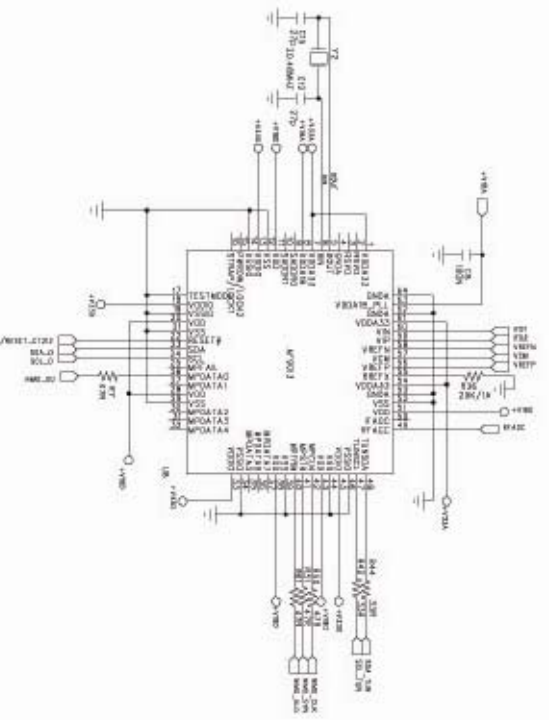

DESIGN:	MODEL: DT 3382 SC	TITLE: DECODER
CHECKED:	PART NO.:	DWG NO.:
APPRD:	SHEET:	VER:

SCHEMATIC	SCHEMATIC	SCHEMATIC	SCHEMATIC
1	1	1	1
1	1	1	1
1	1	1	1

DESIGN:	MODEL:	DT 3382 SC	TITLE:	OUTPUT
CHECKED:	PART NO.:		DWG NO.:	
APPRD:	SHEET:		VER:	

DESIGN:	MODEL: DT 3382 SC	TITLE: TUNER
CHECKED:	PART NO.:	DWG NO.:
APPRD:	SHEET:	VER: