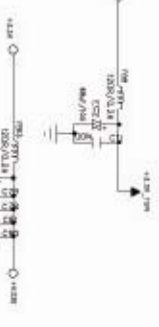

DESIGN:	MODEL: DT 3382 SC	TITLE: DECODER
CHECKED:	PART NO.:	DWG NO.:
APPRD:	SHEET:	VER:

SCHEMATIC	SCHEMATIC	SCHEMATIC	SCHEMATIC
1	1	1	1
1	1	1	1
1	1	1	1

DESIGN:	MODEL:	DT 3382 SC	TITLE:	OUTPUT
CHECKED:	PART NO.:		DWG NO.:	
APPRD:	SHEET:		VER:	

DESIGN:	MODEL: DT 3382 SC	TITLE: TUNER
CHECKED:	PART NO.:	DWG NO.:
APPRD:	SHEET:	VER: