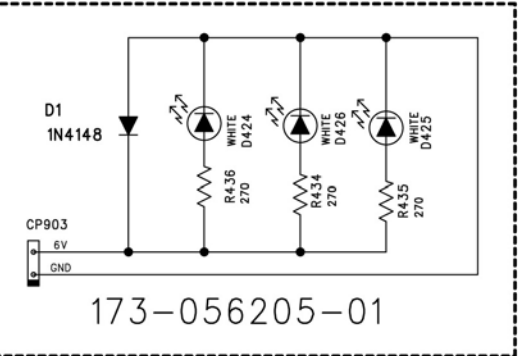

<b>trell</b> <b>MXC1095USB</b>		SHEET OF	
TITLE:			
MODEL:		SIZE	
DATE:		VER.	

173-R00641-07

MCX 1095USB		SHEET OF	
TITLE:		SIZE	
MODEL:		DATE:	
DATE:		VER.	

<b>Creval</b> MCX 1095USB	SHEET	OF
TITLE:		
MODEL:		SIZE
DATE:		VER.

**MCX 1095USB** SHEET OF  
 TITLE: \_\_\_\_\_  
 MODEL: \_\_\_\_\_ SIZE \_\_\_\_\_  
 DATE: \_\_\_\_\_ VER. \_\_\_\_\_

173-056651-01

Trevi MCX 1095USB		SHEET OF	
TITLE:		SIZE	
MODEL:		DATE:	

MCX 1095USB	SHEET	OF
TITLE:		
MODEL:	SIZE	
DATE:	VER.	

173-056220-01

MCX 1095USB		SHEET OF	
MODEL:		SIZE	
DATE:		VER.	