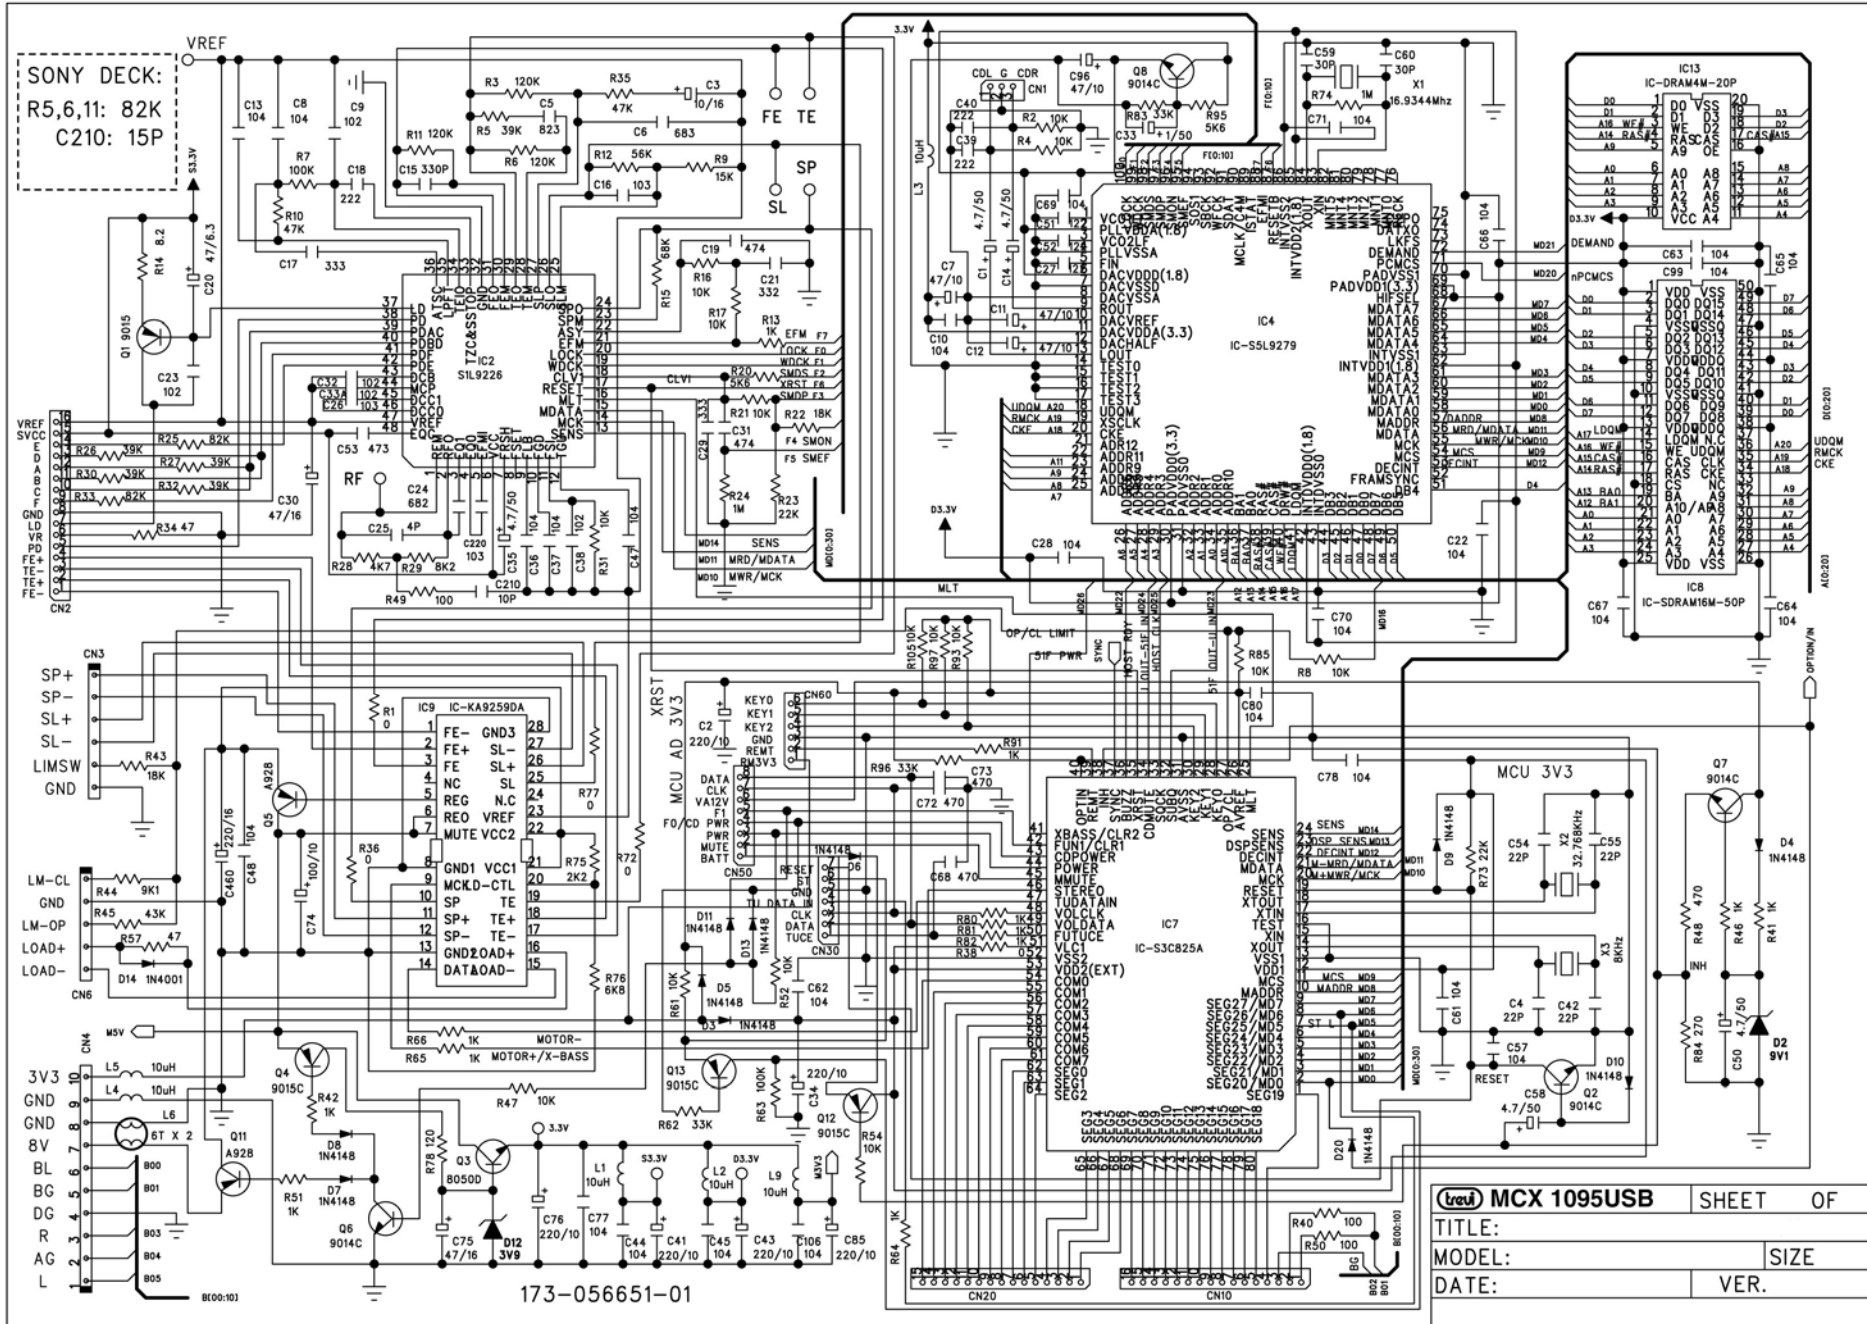

<b>trell</b> <b>MXC1095USB</b>		SHEET OF	
TITLE:			
MODEL:		SIZE	
DATE:		VER.	

173-R00641-07

MCX 1095USB		SHEET OF	
TITLE:		SIZE	
MODEL:		DATE:	
DATE:		VER.	

<b>Creval</b> MCX 1095USB	SHEET	OF
TITLE:		
MODEL:		SIZE
DATE:		VER.

**MCX 1095USB** SHEET OF  
 TITLE: \_\_\_\_\_  
 MODEL: \_\_\_\_\_ SIZE \_\_\_\_\_  
 DATE: \_\_\_\_\_ VER. \_\_\_\_\_

173-056651-01

Trevi MCX 1095USB		SHEET OF	
TITLE:		SIZE	
MODEL:		DATE:	

MCX 1095USB	SHEET	OF
TITLE:		
MODEL:	SIZE	
DATE:	VER.	

173-056220-01

MCX 1095USB		SHEET OF	
MODEL:		SIZE	
DATE:		VER.	