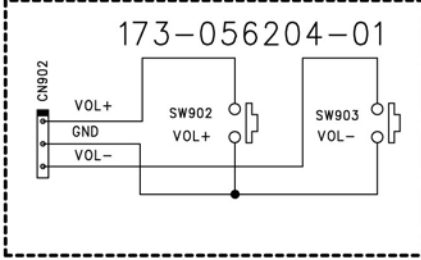

<b>trell</b> <b>MXC1095USB</b>		SHEET OF	
TITLE:			
MODEL:		SIZE	
DATE:		VER.	

173-R00641-07

MCX 1095USB		SHEET OF	
TITLE:		SIZE	
MODEL:		DATE:	
DATE:		VER.	

<b>Creval</b> MCX 1095USB	SHEET	OF
TITLE:		
MODEL:		SIZE
DATE:		VER.

**MCX 1095USB** SHEET OF  
 TITLE: \_\_\_\_\_  
 MODEL: \_\_\_\_\_ SIZE \_\_\_\_\_  
 DATE: \_\_\_\_\_ VER. \_\_\_\_\_

173-056651-01

Trevi MCX 1095USB		SHEET OF	
TITLE:		SIZE	
MODEL:		DATE:	

MCX 1095USB	SHEET	OF
TITLE:		
MODEL:	SIZE	
DATE:	VER.	

173-056220-01

MCX 1095USB		SHEET OF	
MODEL:		SIZE	
DATE:		VER.	