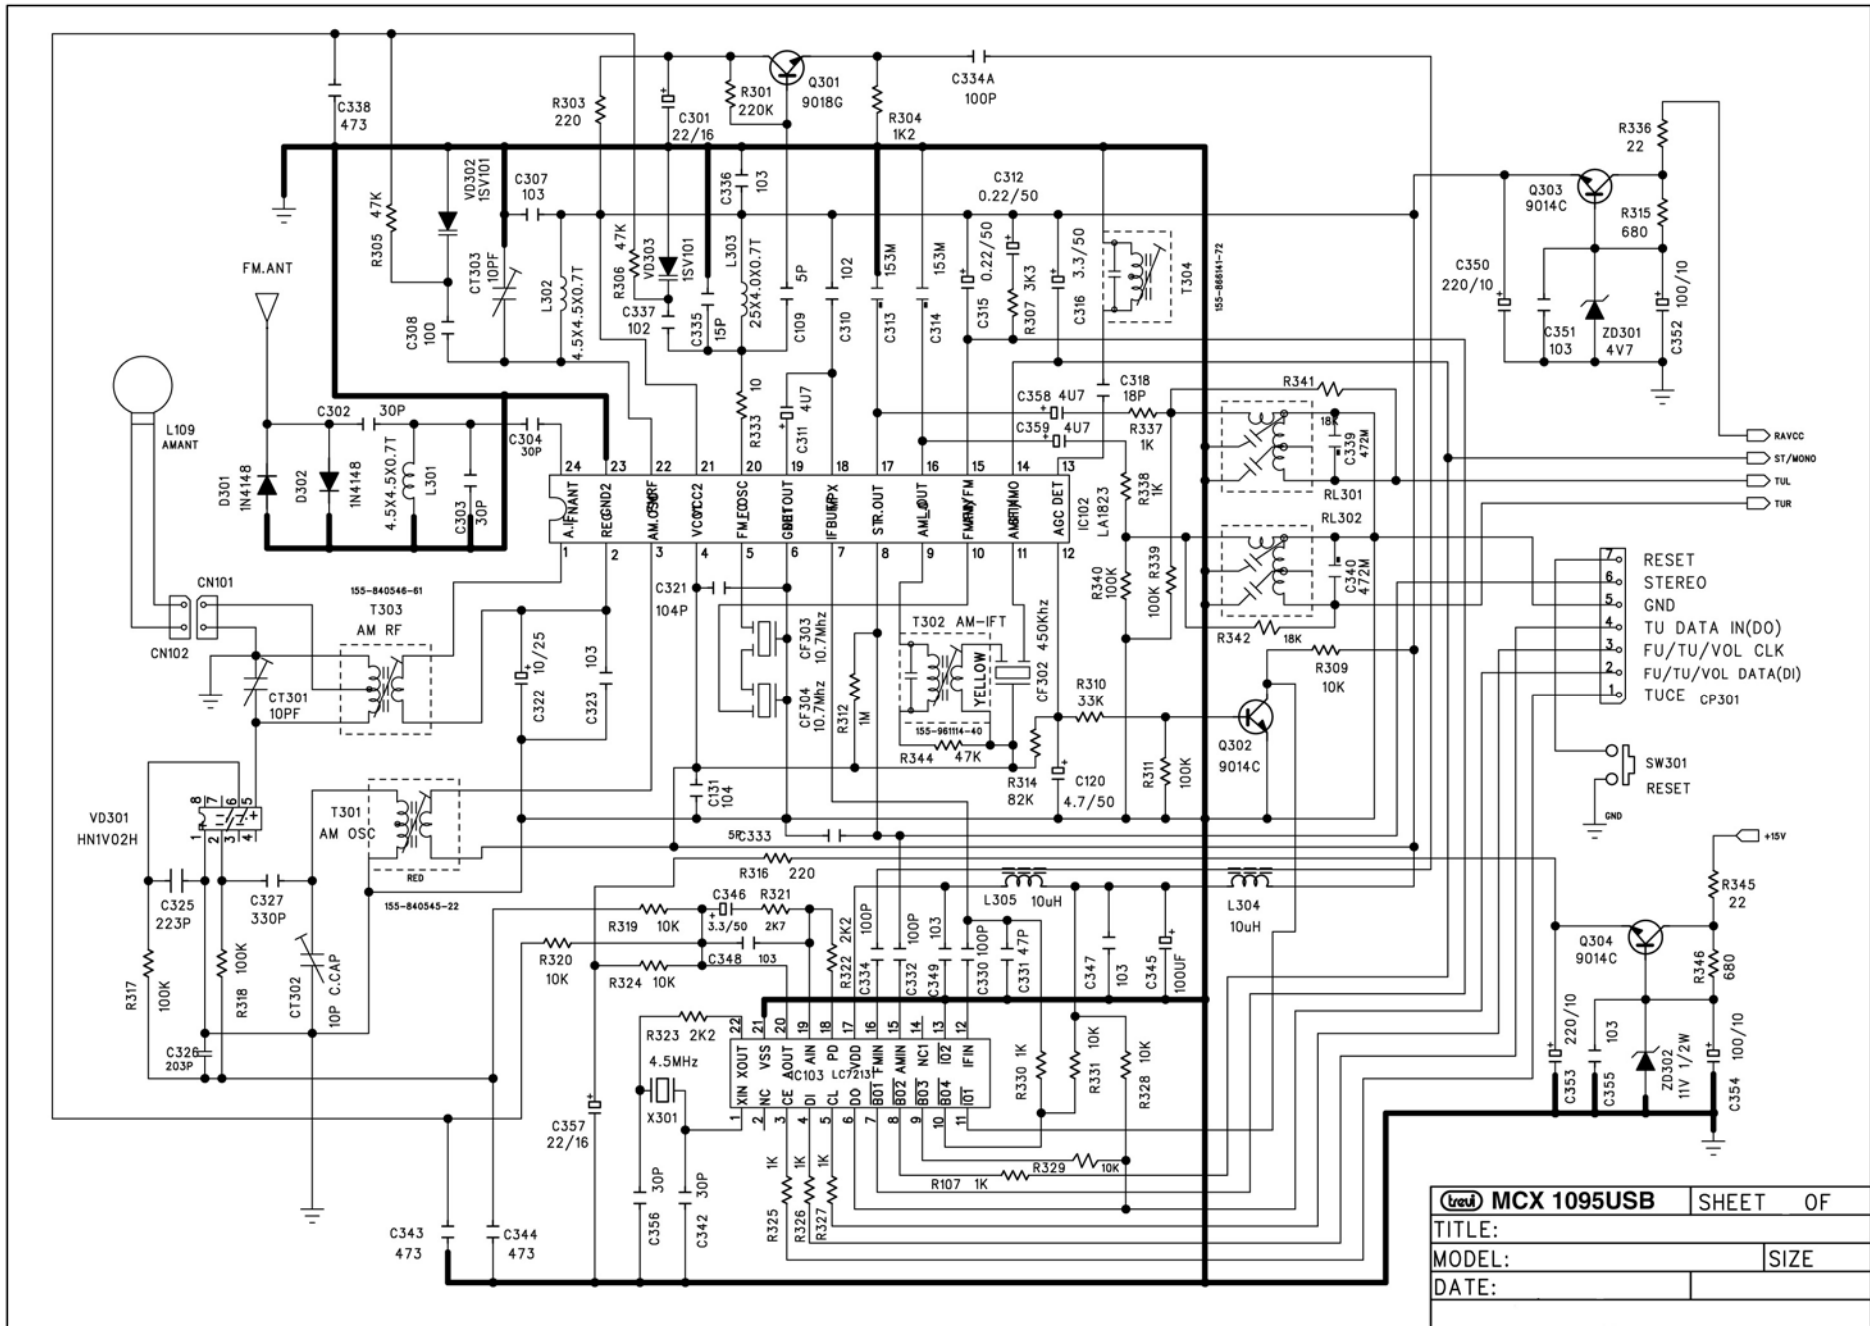

<b>trell</b> <b>MXC1095USB</b>		SHEET OF	
TITLE:			
MODEL:		SIZE	
DATE:		VER.	

173-R00641-07

MCX 1095USB		SHEET OF	
TITLE:		SIZE	
MODEL:		DATE:	
DATE:		VER.	

<b>Creval</b> MCX 1095USB	SHEET	OF
TITLE:		
MODEL:		SIZE
DATE:		VER.

**MCX 1095USB** SHEET OF  
 TITLE: \_\_\_\_\_  
 MODEL: \_\_\_\_\_ SIZE \_\_\_\_\_  
 DATE: \_\_\_\_\_ VER. \_\_\_\_\_

173-056651-01

Trevi MCX 1095USB		SHEET OF	
TITLE:		SIZE	
MODEL:		DATE:	

MCX 1095USB	SHEET	OF
TITLE:		
MODEL:	SIZE	
DATE:	VER.	

173-056220-01

MCX 1095USB		SHEET OF	
MODEL:		SIZE	
DATE:		VER.	