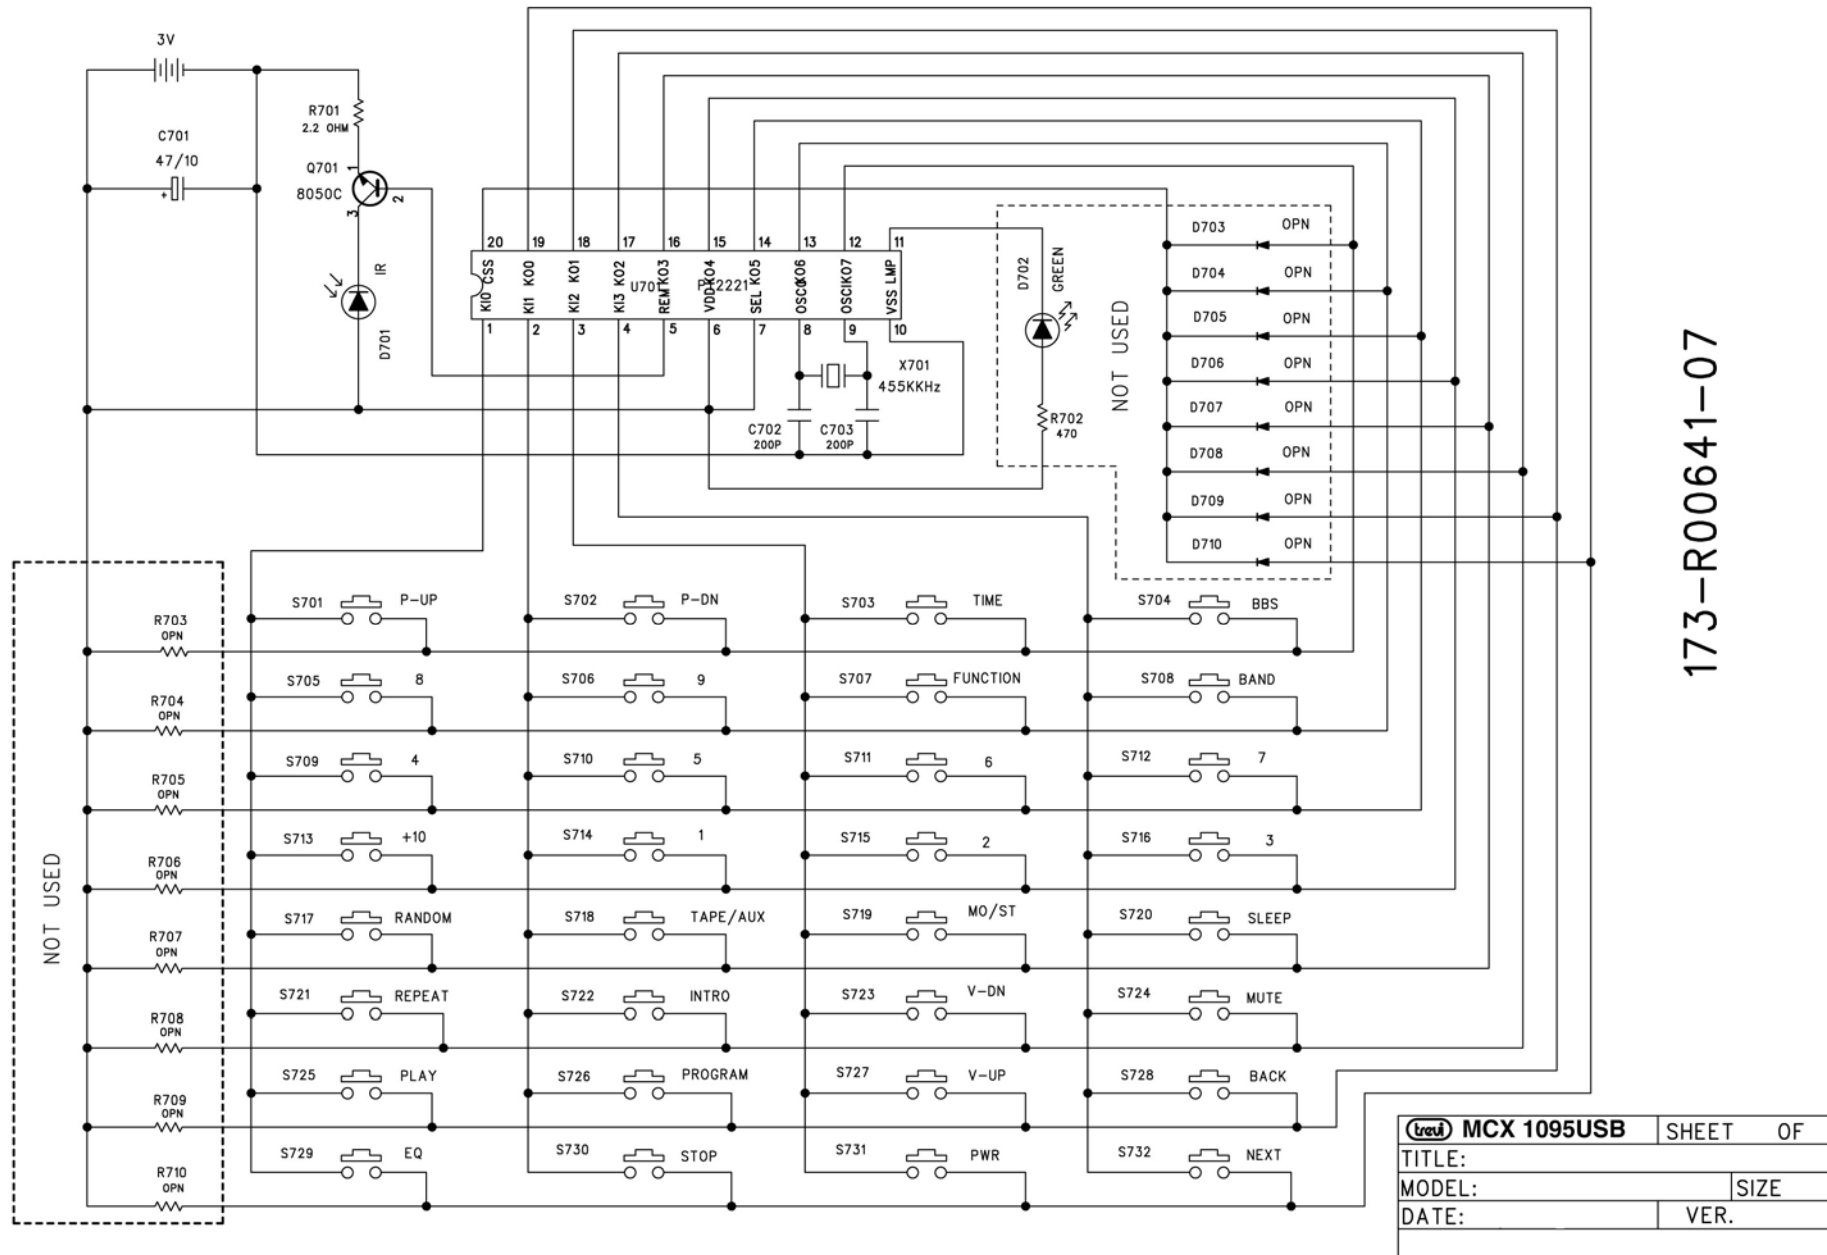

<b>trell</b> <b>MXC1095USB</b>		SHEET OF	
TITLE:			
MODEL:		SIZE	
DATE:		VER.	

173-R00641-07

MCX 1095USB		SHEET OF	
TITLE:		SIZE	
MODEL:		DATE:	
DATE:		VER.	

<b>Creval</b> MCX 1095USB	SHEET	OF
TITLE:		
MODEL:		SIZE
DATE:		VER.

**MCX 1095USB** SHEET OF  
 TITLE: \_\_\_\_\_  
 MODEL: \_\_\_\_\_ SIZE \_\_\_\_\_  
 DATE: \_\_\_\_\_ VER. \_\_\_\_\_

173-056651-01

Trevi MCX 1095USB		SHEET OF	
TITLE:		SIZE	
MODEL:		DATE:	

MCX 1095USB	SHEET	OF
TITLE:		
MODEL:	SIZE	
DATE:	VER.	

173-056220-01

MCX 1095USB		SHEET OF	
MODEL:		SIZE	
DATE:		VER.	