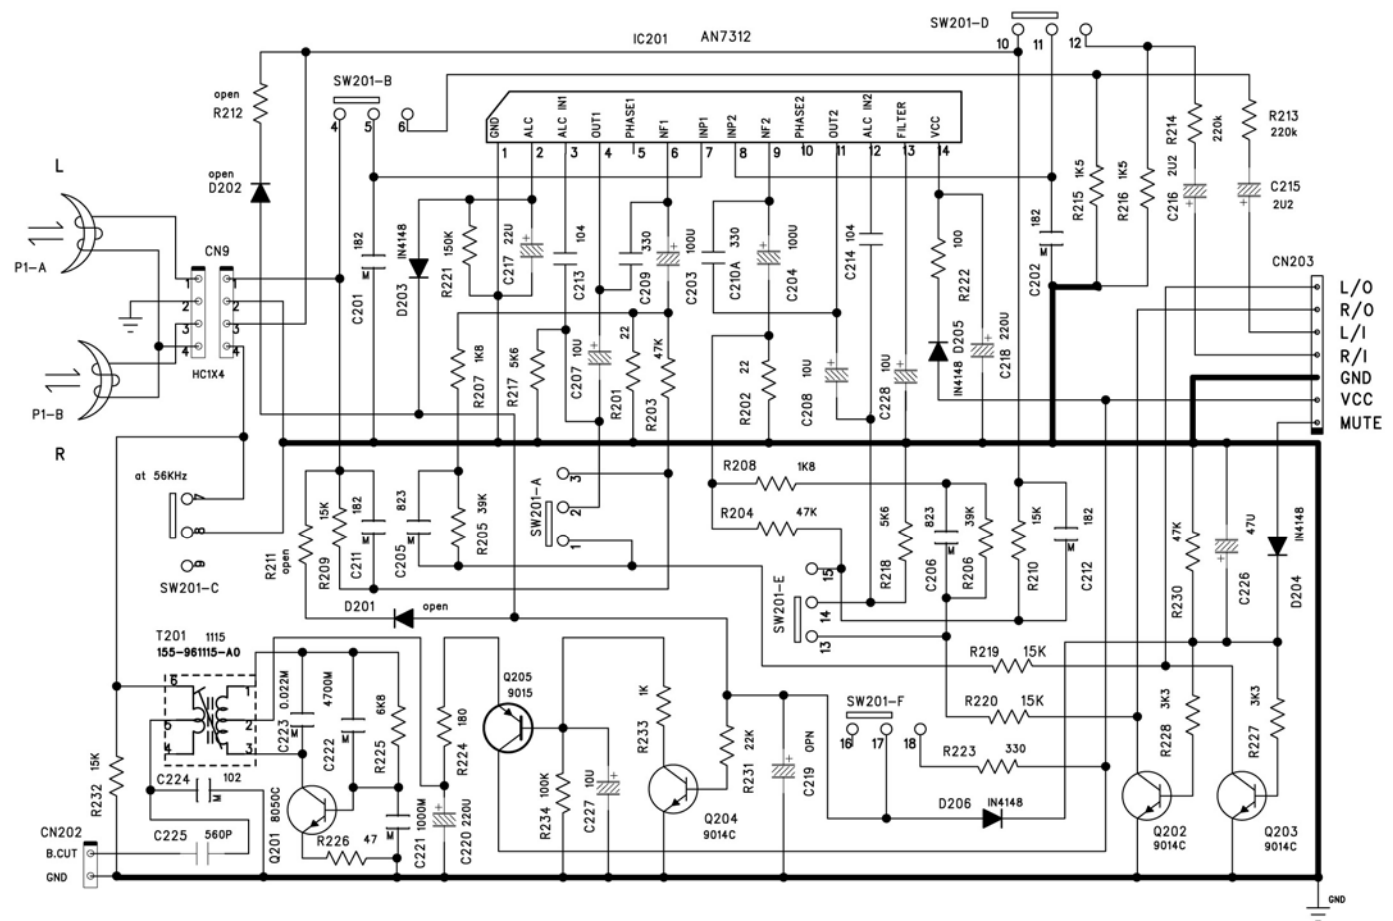

<b>trell</b> <b>MXC1095USB</b>		SHEET OF	
TITLE:			
MODEL:		SIZE	
DATE:		VER.	

173-R00641-07

MCX 1095USB		SHEET OF	
TITLE:		SIZE	
MODEL:		DATE:	
DATE:		VER.	

<b>Creval</b> MCX 1095USB	SHEET	OF
TITLE:		
MODEL:		SIZE
DATE:		VER.

**MCX 1095USB** SHEET OF  
 TITLE: \_\_\_\_\_  
 MODEL: \_\_\_\_\_ SIZE \_\_\_\_\_  
 DATE: \_\_\_\_\_ VER. \_\_\_\_\_

173-056651-01

Trevi MCX 1095USB		SHEET OF	
TITLE:		SIZE	
MODEL:		DATE:	

MCX 1095USB	SHEET	OF
TITLE:		
MODEL:	SIZE	
DATE:	VER.	

173-056220-01

MCX 1095USB		SHEET OF	
MODEL:		SIZE	
DATE:		VER.	