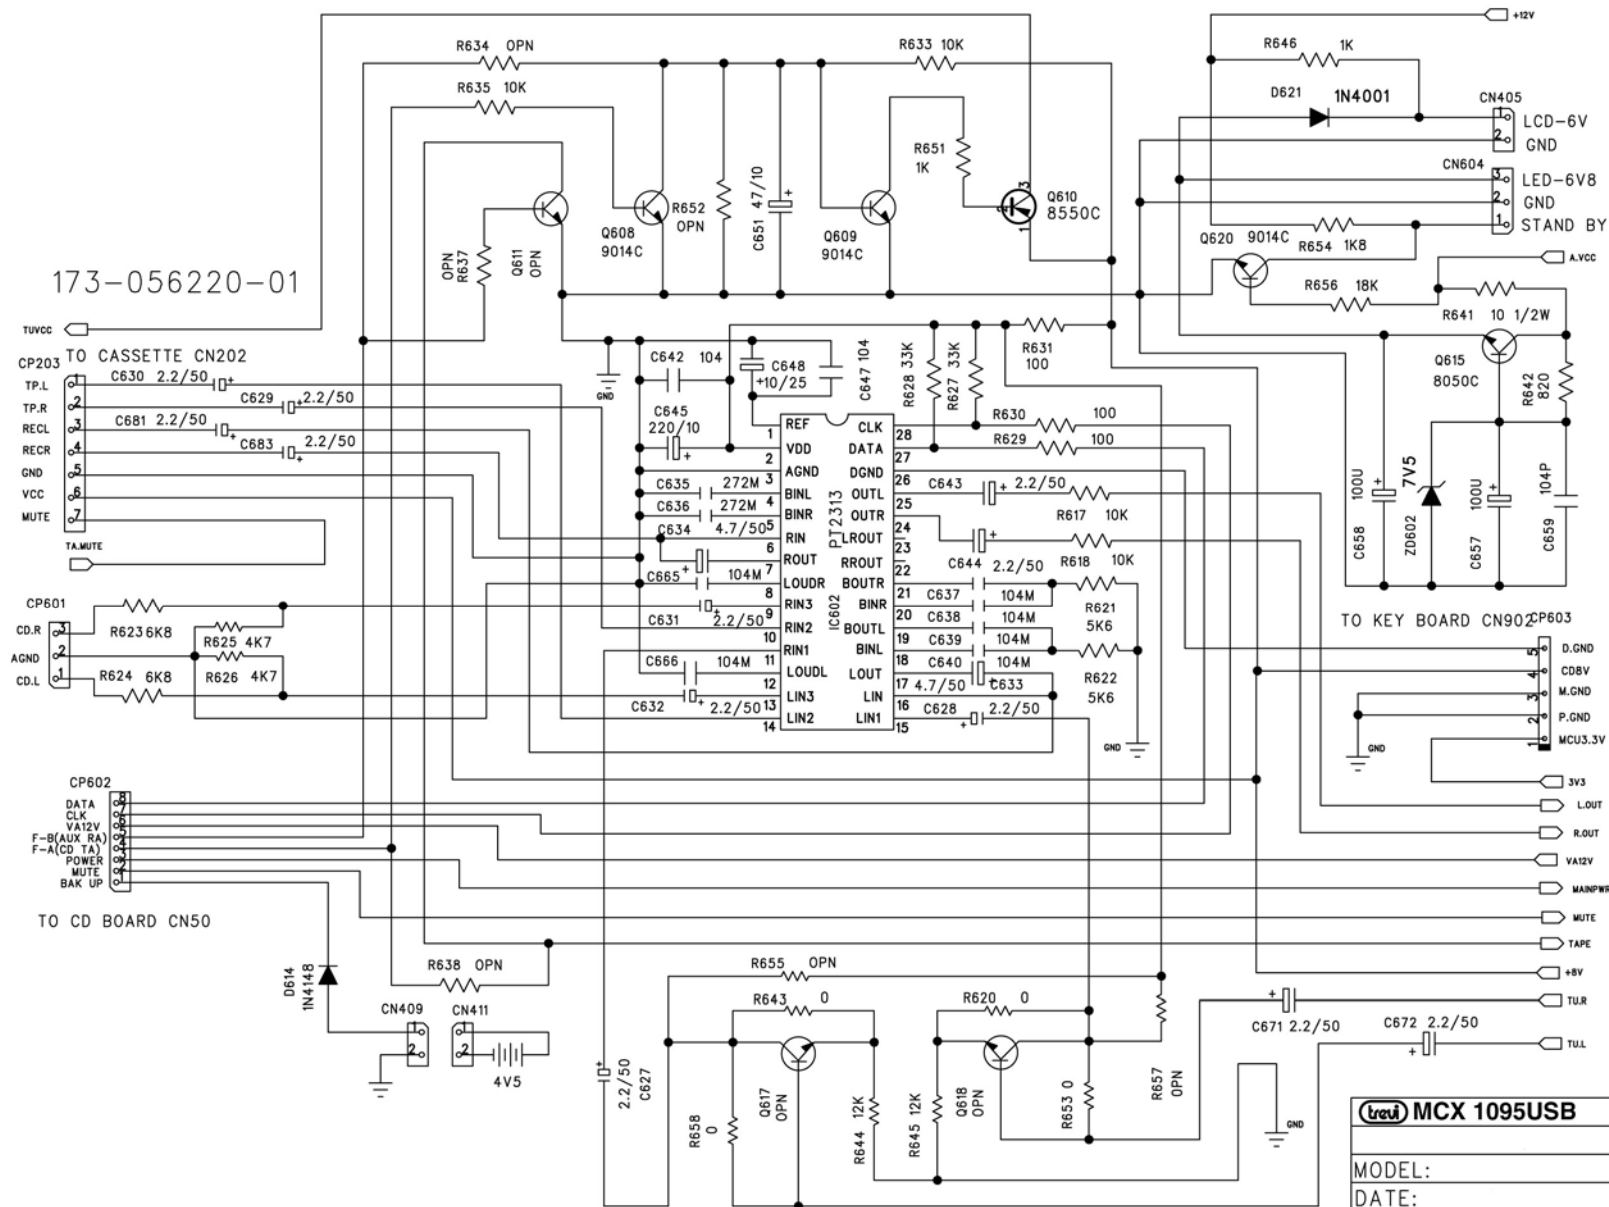

<b>trell</b> <b>MXC1095USB</b>		SHEET OF	
TITLE:			
MODEL:		SIZE	
DATE:		VER.	

173-R00641-07

MCX 1095USB		SHEET OF	
TITLE:		SIZE	
MODEL:		DATE:	
DATE:		VER.	

<b>Creval</b> MCX 1095USB	SHEET	OF
TITLE:		
MODEL:		SIZE
DATE:		VER.

**MCX 1095USB** SHEET OF  
 TITLE: \_\_\_\_\_  
 MODEL: \_\_\_\_\_ SIZE \_\_\_\_\_  
 DATE: \_\_\_\_\_ VER. \_\_\_\_\_

173-056651-01

Trevi MCX 1095USB		SHEET OF	
TITLE:		SIZE	
MODEL:		DATE:	

MCX 1095USB	SHEET	OF
TITLE:		
MODEL:	SIZE	
DATE:	VER.	

173-056220-01

MCX 1095USB		SHEET OF	
MODEL:		SIZE	
DATE:		VER.	