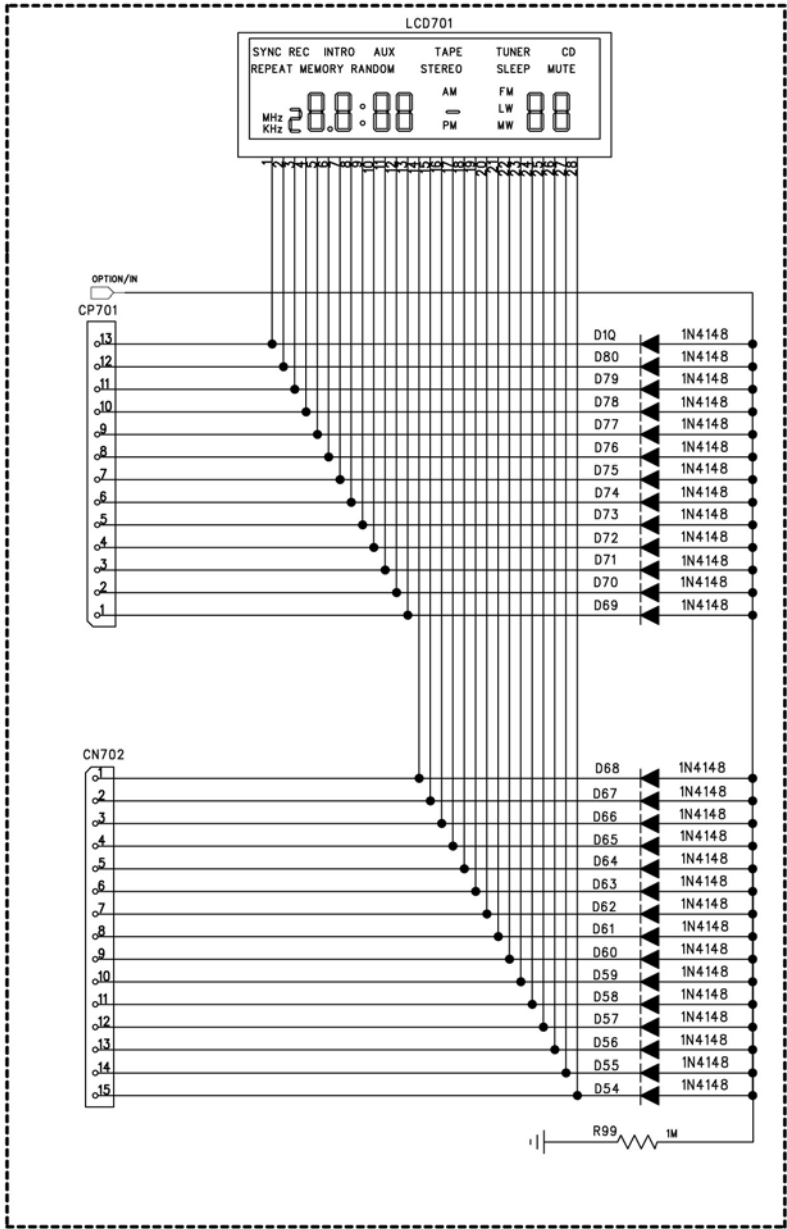

<b>trell</b> <b>MXC1095USB</b>		SHEET OF	
TITLE:			
MODEL:		SIZE	
DATE:		VER.	

173-R00641-07

MCX 1095USB		SHEET OF	
TITLE:		SIZE	
MODEL:		DATE:	
DATE:		VER.	

<b>Creval</b> MCX 1095USB	SHEET	OF
TITLE:		
MODEL:		SIZE
DATE:		VER.

**MCX 1095USB** SHEET OF  
 TITLE: \_\_\_\_\_  
 MODEL: \_\_\_\_\_ SIZE \_\_\_\_\_  
 DATE: \_\_\_\_\_ VER. \_\_\_\_\_

173-056651-01

Trevi MCX 1095USB		SHEET OF	
TITLE:		SIZE	
MODEL:		DATE:	

MCX 1095USB	SHEET	OF
TITLE:		
MODEL:	SIZE	
DATE:	VER.	

173-056220-01

MCX 1095USB		SHEET OF	
MODEL:		SIZE	
DATE:		VER.	