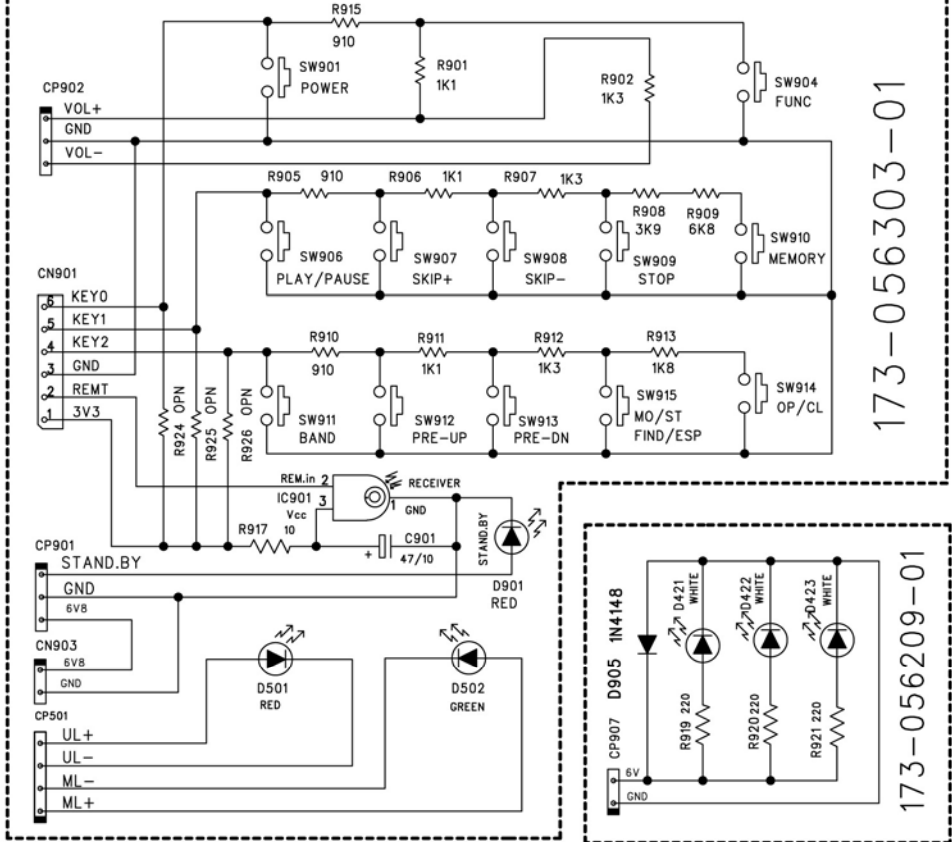

<b>trell</b> <b>MXC1095USB</b>		SHEET OF	
TITLE:			
MODEL:		SIZE	
DATE:		VER.	

173-R00641-07

MCX 1095USB		SHEET OF	
TITLE:		SIZE	
MODEL:		DATE:	
DATE:		VER.	

<b>Creval</b> MCX 1095USB	SHEET	OF
TITLE:		
MODEL:		SIZE
DATE:		VER.

**MCX 1095USB** SHEET OF  
 TITLE: \_\_\_\_\_  
 MODEL: \_\_\_\_\_ SIZE \_\_\_\_\_  
 DATE: \_\_\_\_\_ VER. \_\_\_\_\_

173-056651-01

Trevi MCX 1095USB		SHEET OF	
TITLE:		SIZE	
MODEL:		DATE:	

MCX 1095USB	SHEET	OF
TITLE:		
MODEL:	SIZE	
DATE:	VER.	

173-056220-01

MCX 1095USB		SHEET OF	
MODEL:		SIZE	
DATE:		VER.	